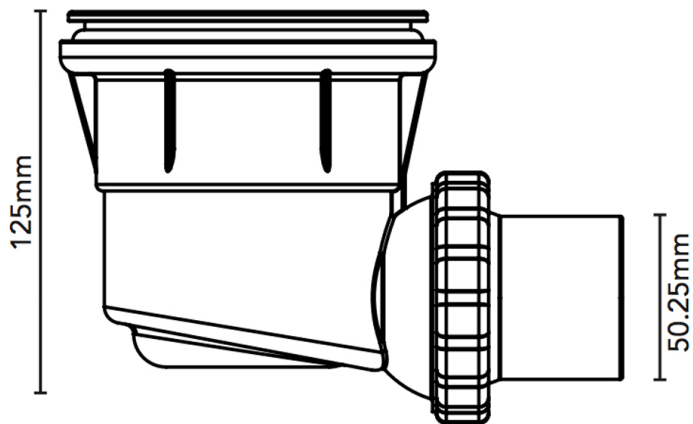

# EASY CLEAN SHOWER WASTE

---

EASY CLEAN SHOWER WASTE  
STE5749

---

EASY CLEAN SHOWER WASTE  
REPLACEMENT CAP  
STE40732

---